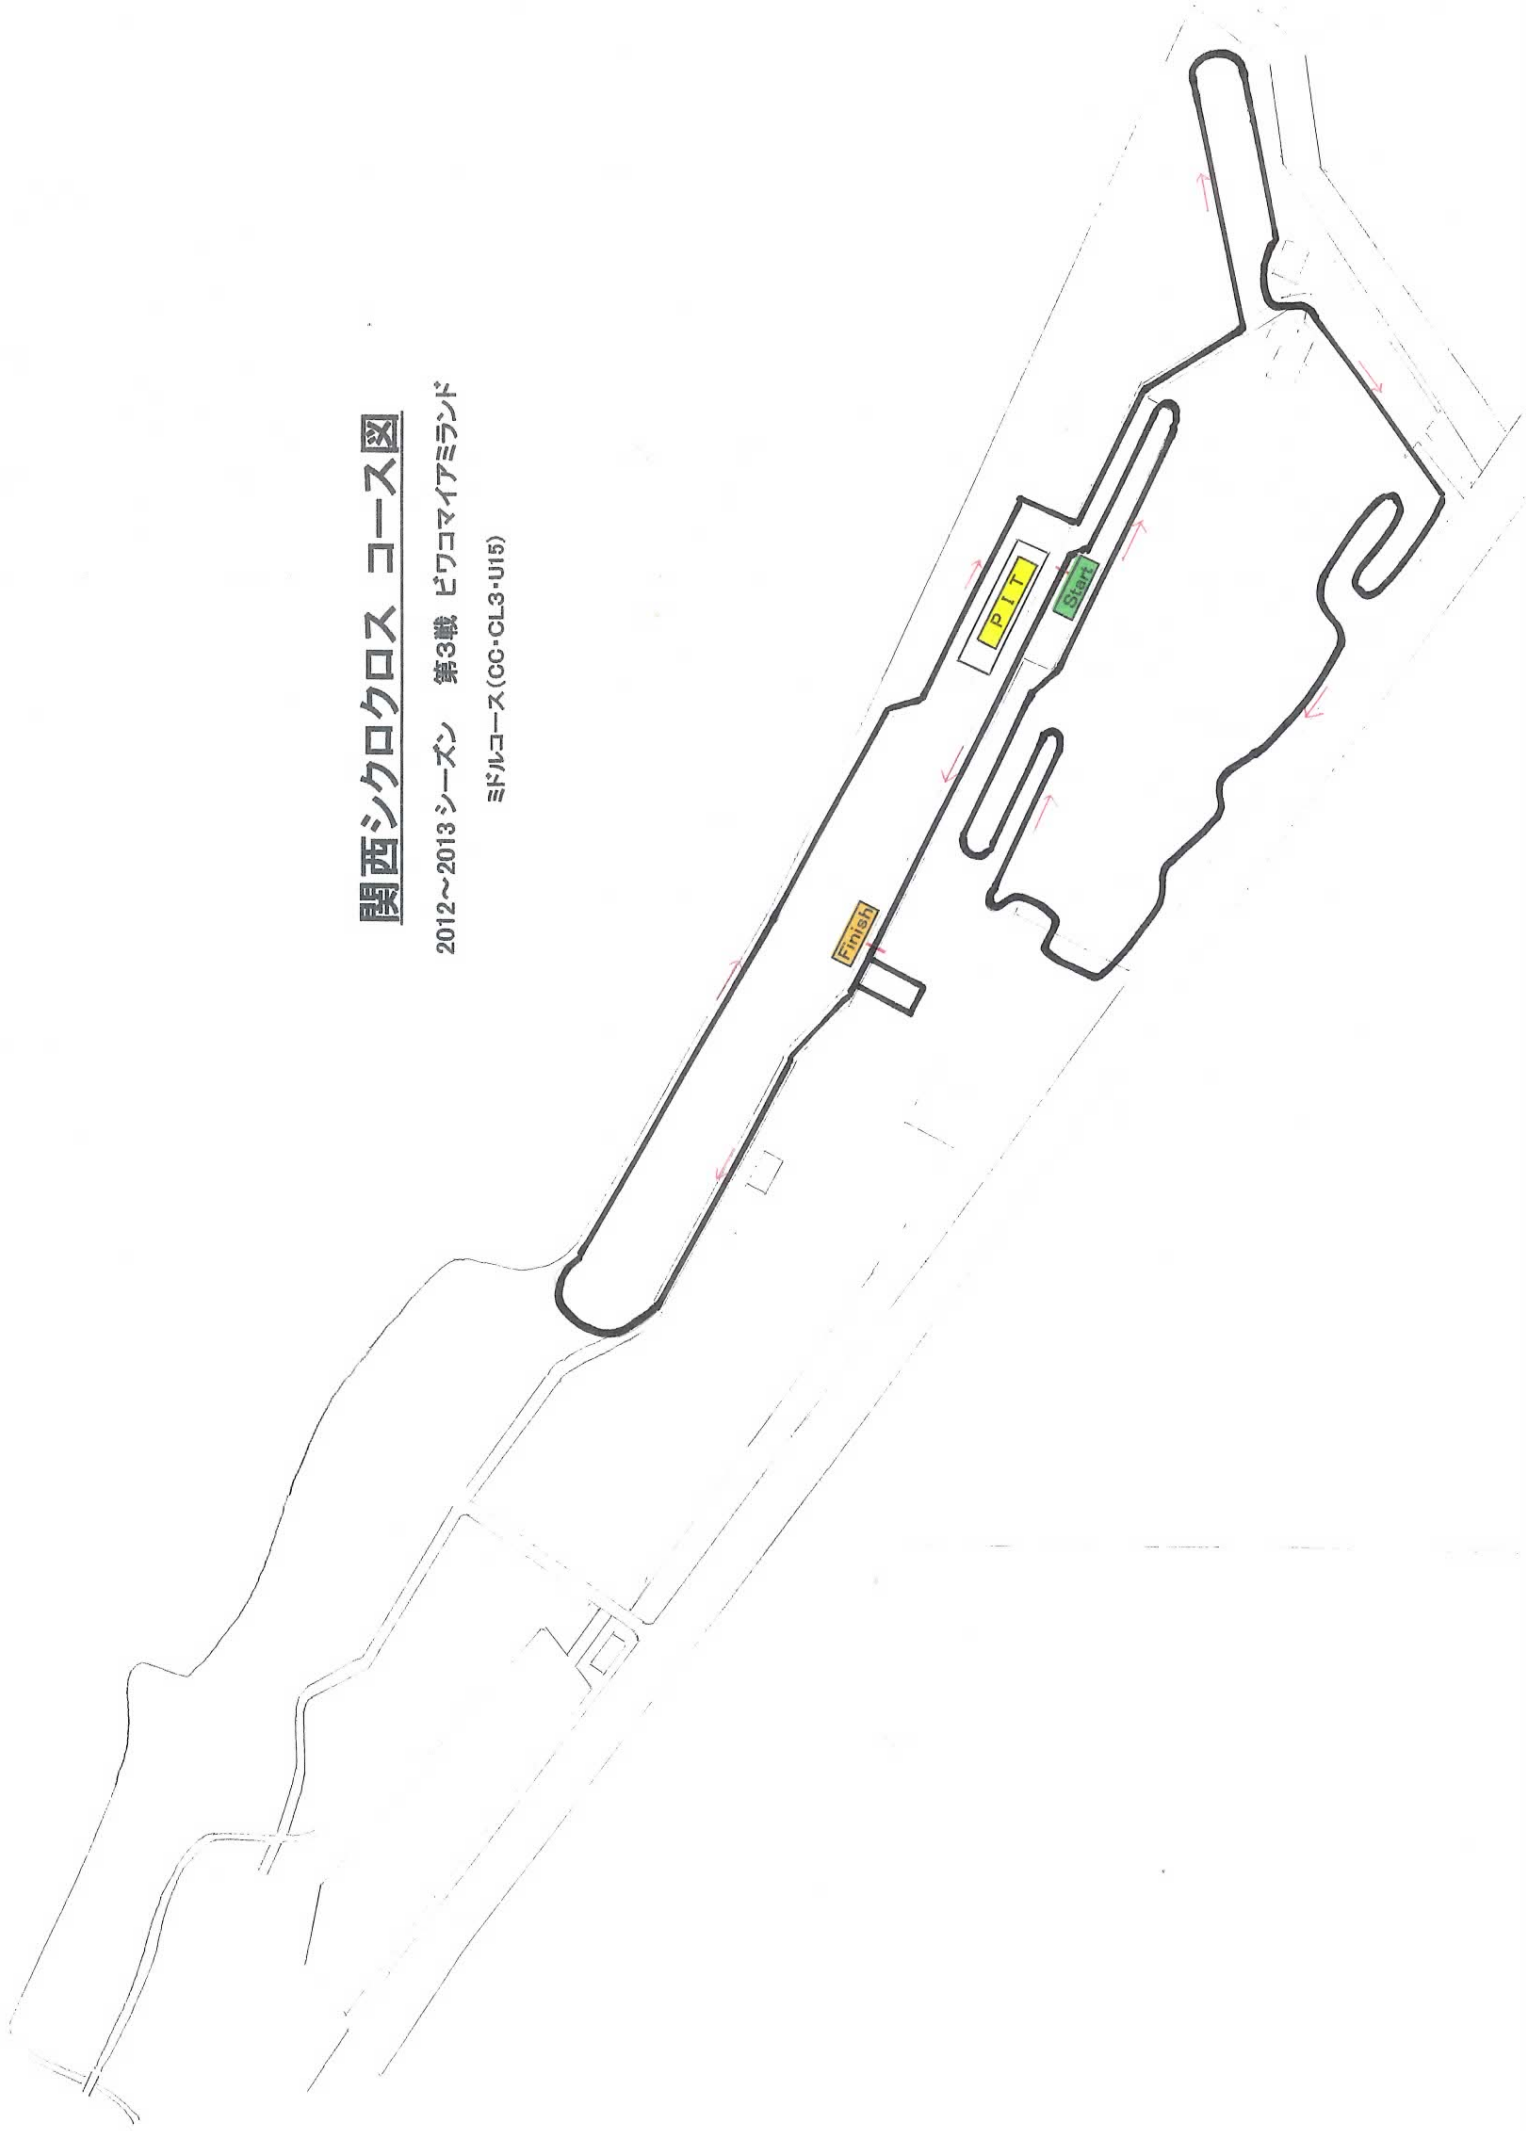

関西シクロクロス コース図

2012~2013 シーズン 第3戦 ビワコマイアミランド

ミドルコース (CC-CL3-U15)